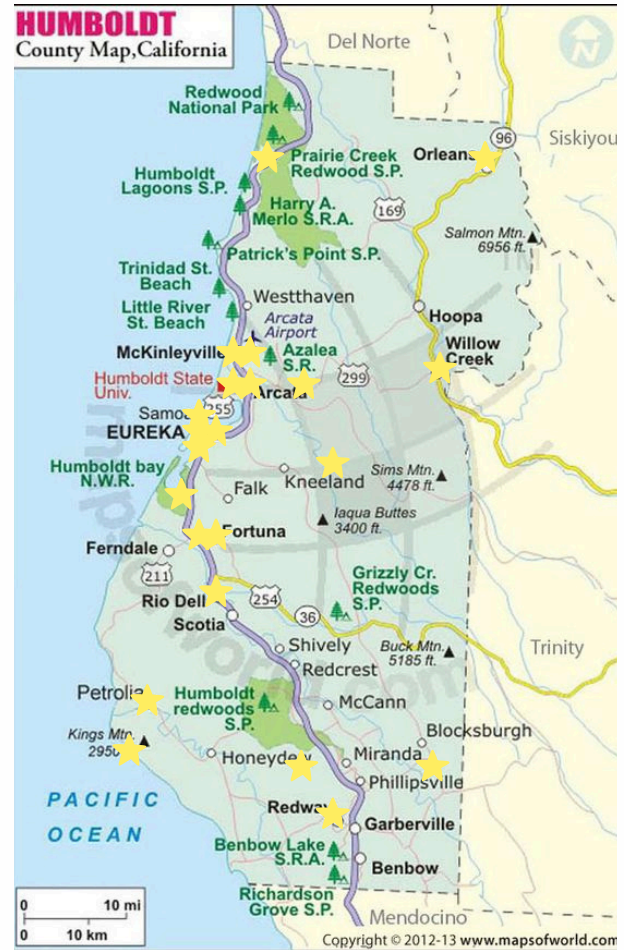

Arcata Play Center/First Year Playgroup Contact/para más información: Arcata Recreation Department (707) 822-7091	Manila Playgroup Contact/para más información: Redwood Coast Montessori (707) 832-1494
McKinleyville Playgroup Contact/para más información: McKinleyville Parks and Rec (707) 839-9003	Tiny Tots Playgroup Contact/para más información: Arcata United Methodist Church (707) 822-1963
Blue Lake Playgroup Contact/para más información: Blue Lake Parks and Recreation (707) 668-5932	Jefferson Playgroup Contact/para más información: Jefferson Community Center (707) 497-6280 hablamos español
Orick Playgroup Contact/para más información: Orick Elementary School (707) 488-2821	Willow Creek Playgroup Contact/para más información: Willow Creek Community Resource Center (530) 629-3141
Ayukii Nanífviv Orleans Playgroup Contact/para más información: Two Feathers NAFS (707) 839-1933	Petrolia Playgroup Contact/para más información: (707) 629-3348
Pine Hill Pandas Playgroup Contact /para más información: Pine Hill South Bay Family Resource Center (707)445-5933 hablamos español	Casterlin Playgroup Contact/para más información: Casterlin Elementary School (707) 926-5402
Eel River Valley (Fortuna) Playgroup Contact/para más información: Gene Lucas Community Center (707) 725-1722 hablamos español	Redwood Discovery Museum Contact/para más información: Redwood Discovery Museum (707) 443-9694 hablamos español
Redway / Shelter Cove Playgroup Contact/para mas información: Southern Humboldt Family Resource Center (707) 923-1147	Loleta Playgroup Contact/para más información: Loleta Community Resource Center (707) 733-5239 hablamos español
Fortuna Parks and Rec Playgroup Contact/para más información: Fortuna Parks and Rec Dept. (707) 725-7620	Salmon Creek Playgroup Contact/para más información: Salmon Creek School (707) 223-4657

This is the general Playgroup schedule. Calling the numbers listed on the back of this schedule and checking Facebook sites for specific Playgroups, are the best ways to confirm groups are on schedule.

Este es el horario general de los grupos de juego. Llamar a los números que aparecen en la parte posterior de este horario y comprobar los sitios de Facebook para grupos de juego específicos, es la mejor manera de confirmar que los grupos están en horario.